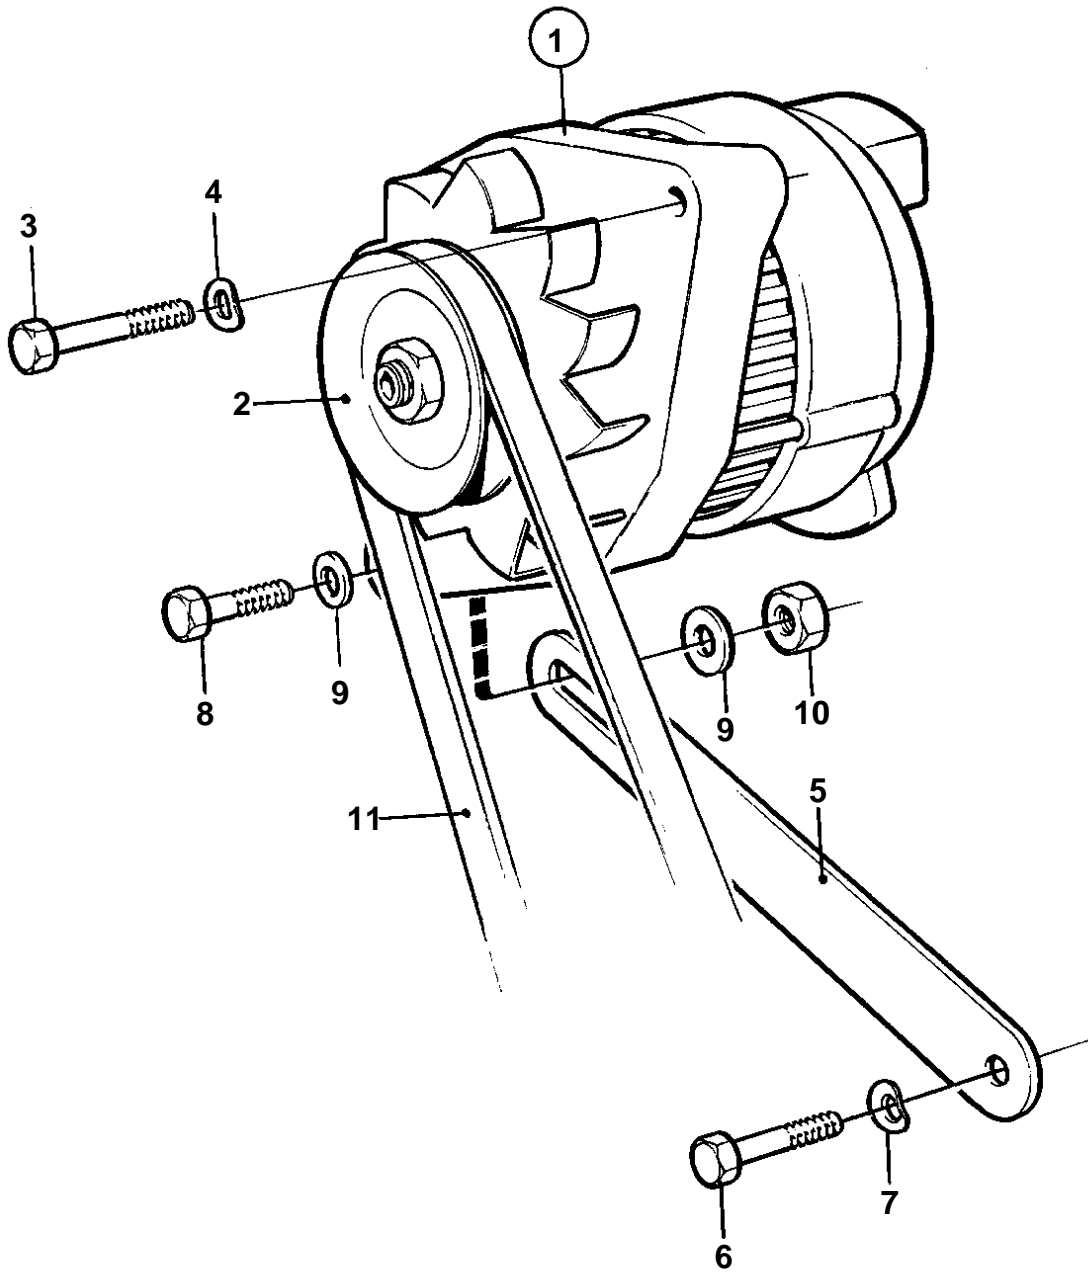

2002,2002AG,2003,2003AG,2003T

10444

2002,2002AG,2003,2003AG,2003T

REF	PART NO.	QTY	DESCRIPTION	SEE SEC.	NOTES
1	841765	1	Alternator		SN-20506. FOR 12 VOLTAGE ELECTRIC SYSTEM.
				030-1030	
	858838	1	Alternator		SN20507-. FOR 12 VOLTAGE ELECTRIC SYSTEM.. ALSO AVAILABLE AS AN EXCHANGE PART.
				030-1040	
2	841811	1	Pulley		
3	858047	1	Screw		L = 70 MM
4	941908	1	Spring washer		
5	840593	1	Tensioner		NOT FOR ENGINES WITH CIRCULATION PUMP
6	955301	1	Screw		L = 55 MM. NOT FOR ENGINES WITH CIRCULATION PUMP
7	941907	1	Spring washer		NOT FOR ENGINES WITH CIRCULATION PUMP
8	955298	1	Screw		L = 40 MM
9	960141	1	Washer		
10	963106	1	Nut		
11	966900	1	V-belt		2002,2002AG,2003
	966906	1	V-belt		2002,2002AG. FOR ENGINE WITH CIRCULATION PUMP (FRESH WATER COOLING)
					2003,2003AG
	966906	1	V-belt		2003T